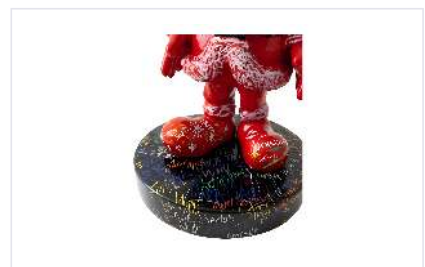

CHRISTMAS SERIES

MR ROO

CODE	NO-MR-CH-K1
MATERIAL	Entirely hand-finished sculptural composite.
DIMENSIONS (W×H×D)	19 × 32 × 19 cm
YEAR	2026
EDITION	Limited Edition, 1/50
PRICE (RRP)	€ 375