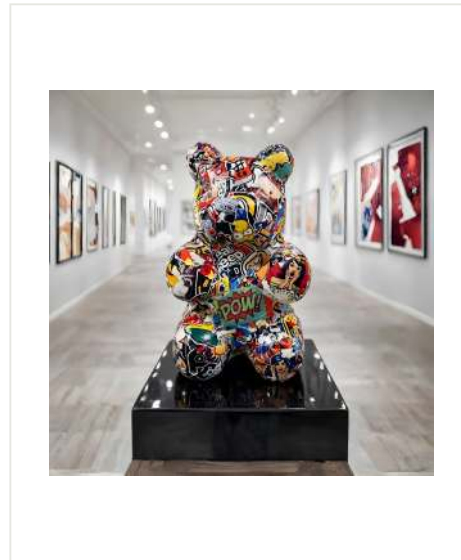

03

The Characters

Mr Roo, Miro, Mori and Pandy form a contemporary pop-art universe of original characters by Nursel Önen. Each carries a personality of its own; together they create a joyful world to collect.

PANDY