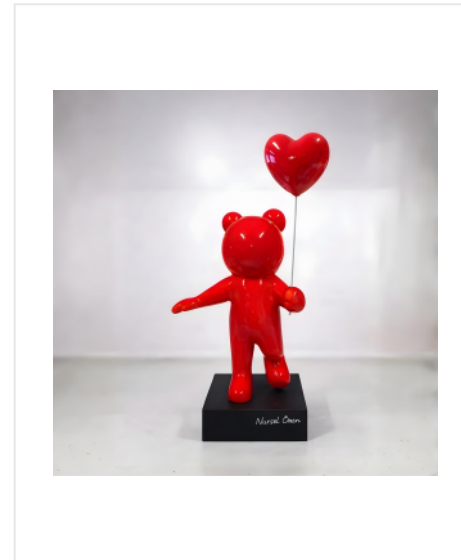

03

The Characters

Mr Roo, Miro, Mori and Pandy form a contemporary pop-art universe of original characters by Nursel Önen. Each carries a personality of its own; together they create a joyful world to collect.

MORI