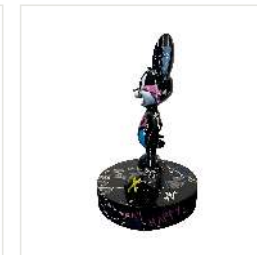

# MR ROO

CODE	NO-MR-LX-B01
MATERIAL	Entirely hand-finished sculptural composite.
DIMENSIONS (W×H×D)	30 × 45 × 30 cm
YEAR	2025
EDITION	Limited Edition, 1/45
PRICE (RRP)	€ 560

LUXURY SERIES