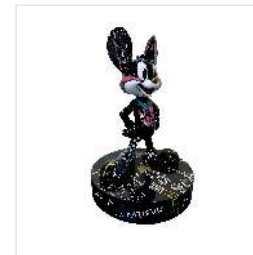

# MR ROO

CODE	NO-MR-LX-B01
MATERIAL	Entirely hand-finished sculptural composite.
DIMENSIONS (W×H×D)	30 × 45 × 30 cm
YEAR	2025
EDITION	Limited Edition, 1/45
PRICE (RRP)	€ 560

LUXURY SERIES