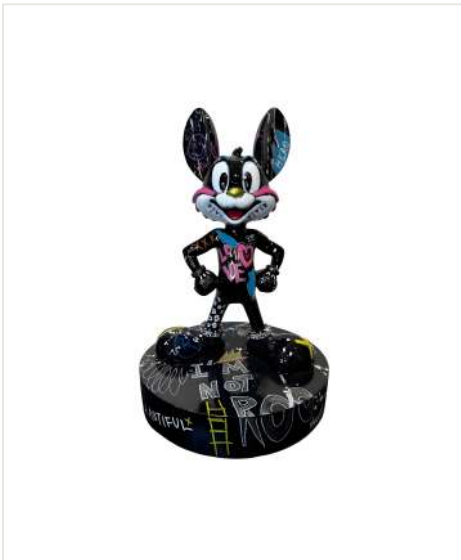

03

The Characters

Mr Roo, Miro, Mori and Pandy form a contemporary pop-art universe of original characters by Nursel Önen. Each carries a personality of its own; together they create a joyful world to collect.

MR ROO